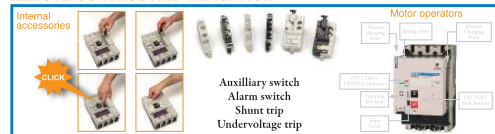

ACCESSORIES

Accessories for TemBreak 2 MCCBs:

- are easy to install
- have simple operation
- are reliable

REMOTE CONTROL AND INDICATION